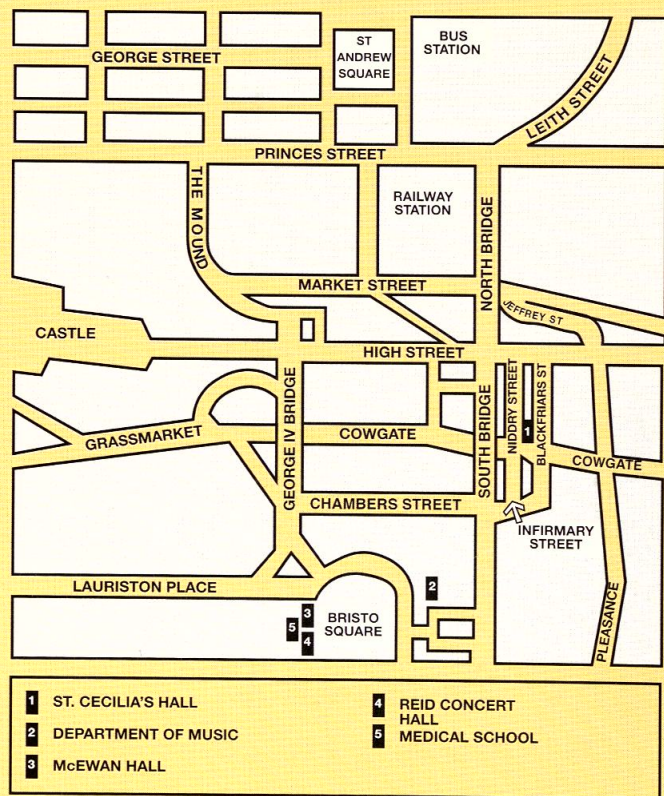

The Reid Concert Hall is at the South West corner of Bristo Square and behind the McEwan Hall, Teviot Place. St Cecilia's Hall is in the Cowgate at the junction with Niddry Street.

The information in this booklet was correct at the time of printing but may be subject to change during the year.