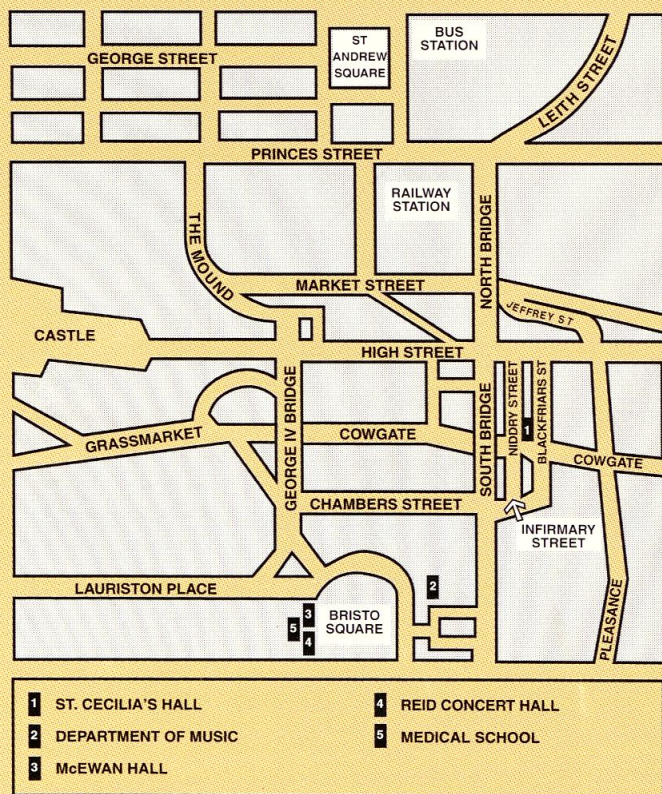

The Reid Concert Hall is at the South West corner of Bristo Square and behind the McEwan Hall, Teviot Place. St Cecilia's Hall is in the Cowgate at the junction with Niddry Street.

The information in this booklet was correct at the time of printing but may be subject to change during the year.