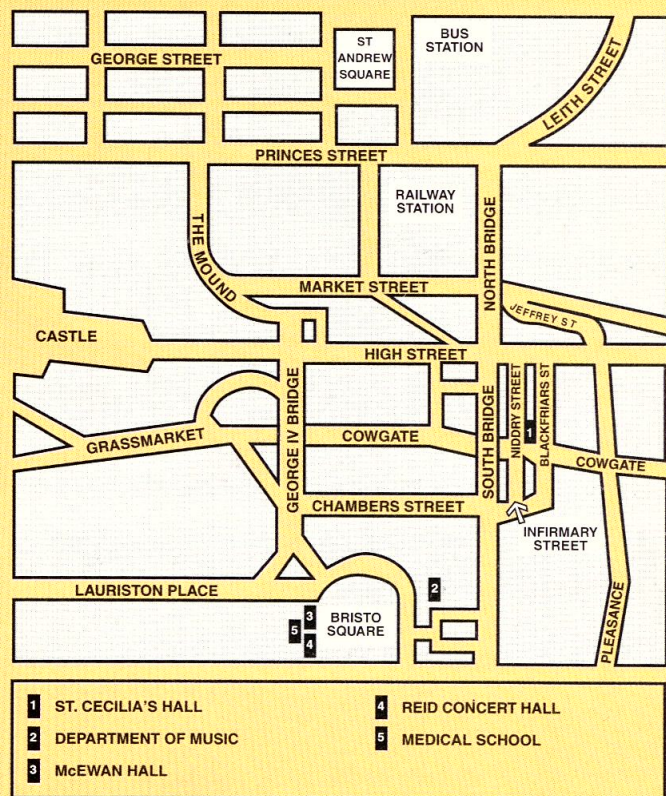

The Reid Concert Hall is at the South West corner of Bristo Square and behind the McEwan Hall, Teviot Place. St Cecilia's Hall is in the Cowgate at the junction with Niddry Street.

The information in this booklet was correct at the time of printing but may be subject to change during the year.