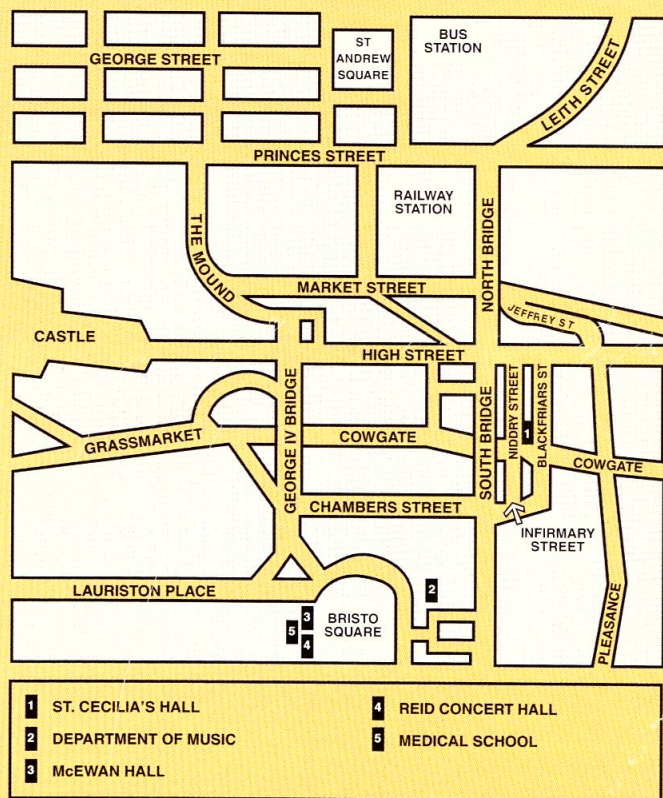

The Reid Concert Hall is at the South West corner of Bristo Square and behind the McEwan Hall, Teviot Place. St Cecilia's Hall is in the Cowgate at the junction with Niddry Street.

The information in this booklet was correct at the time of printing but may be subject to change during the year.